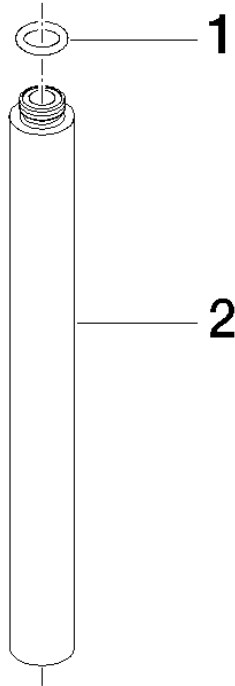

Extension for shower with fixed riser 200 mm - Brushed Platinum

IMO

12 120 970

	Brushed Platinum	12 120 970-06
	Brushed Light Gold	12 120 970-27

Fits: IMO, LULU, MADISON, MEM, TARA,
CL.1, LISSÉ, VAIA, META, CYO

Extension for shower with fixed riser 200 mm - Brushed Platinum

IMO

12 120 970

12 120 970

mm [inches]

12 120 970

Parts for other finishes can be found here: [Brushed Light Gold](#)

Spare parts list

No.	Item Number	Name	Quantity used	Delivery time
1	90 14 10 011 00 90	seal	1	2
2	09 24 04 180-06	extension	1	60