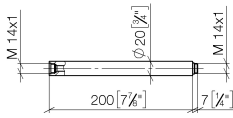

Extension for shower with fixed riser 200 mm - Brushed Platinum

IMO

12 120 970

	Brushed Platinum	12 120 970-06
	Brushed Light Gold	12 120 970-27

Fits: IMO, LULU, MADISON, MEM, TARA,
CL.1, LISSÉ, VAIA, META, CYO

Extension for shower with fixed riser 200 mm - Brushed Platinum

IMO

12 120 970

12 120 970

mm [inches]

12 120 970

Parts for other finishes can be found here: [Brushed Light Gold](#)

Spare parts list

No.	Item Number	Name	Quantity used	Delivery time
1	90 14 10 011 00 90	seal	1	2
2	09 24 04 180-06	extension	1	60